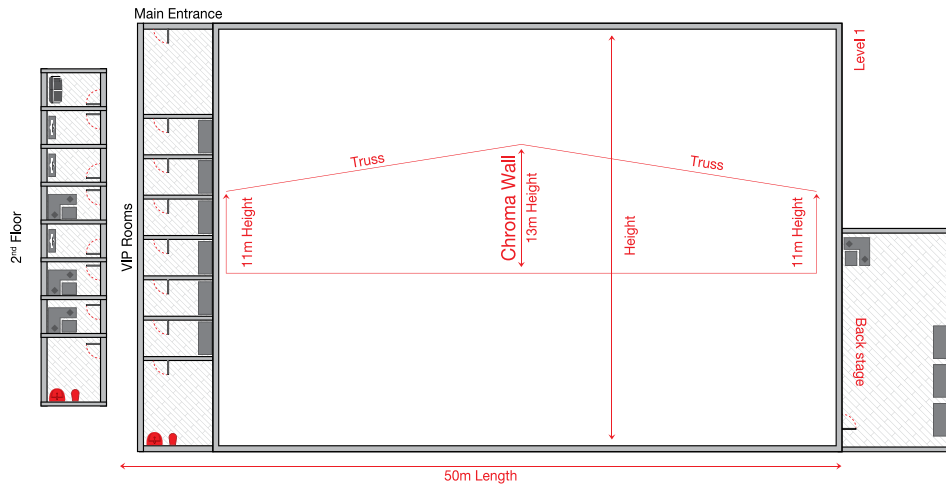

LEBANON STUDIO

LEBANON TWOFOUR 7 / 7 PRODUCTION
M13 Courts and Sports Club,
Antelias, Lebanon

STUDIO FACILITY

- Sound Proof Studio
- 50 x 30 meters area
- 13 Meters height (centre)
- 11 Meters height (left and Right)
- Light Bridge
- Makeup Room
- Office Space
- Car Shoot Facility
- 20KVA in house power (for more generator also available)
- Equipment's crew available on request