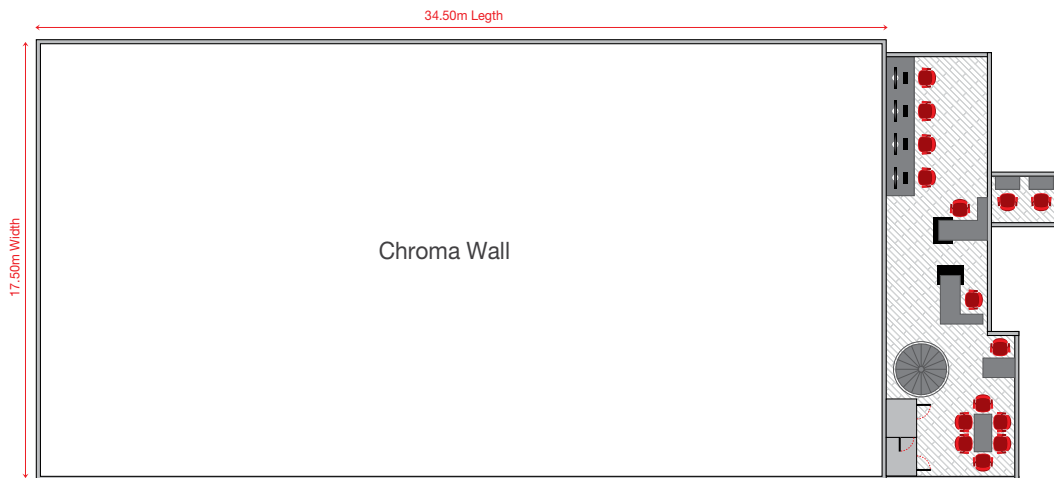

## STUDIO FACILITY

- Sound Proof Studio
- Car Shoot Facility
- 17.5 x 34.5 meters area
- Light Bridge
- Makeup Room
- Office Space
- L - Shape Seamless Chroma matte (Colour upon request)
- 20KVA in house power (for more generator also available)
- Equipment's crew available on request