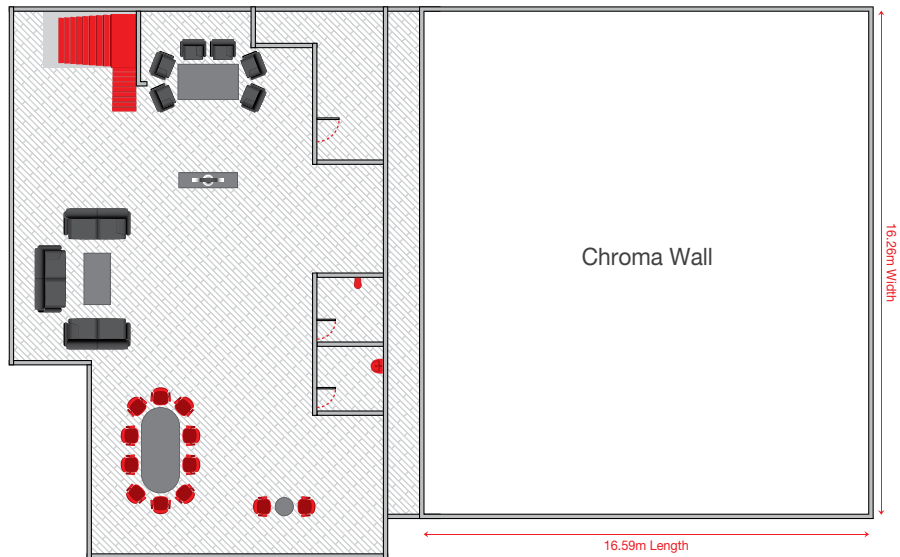

## STUDIO 1

## STUDIO FACILITY

- Sound Proof Studio
- Height 6 meters
- 16.59 x 16.26 meters area
- Light Bridge
- Makeup Room
- Office Space
- L - Shape Seamless Chroma matte (Colour upon request)
- 20KVA in house power (for more generator also available)
- Equipment's crew available on request