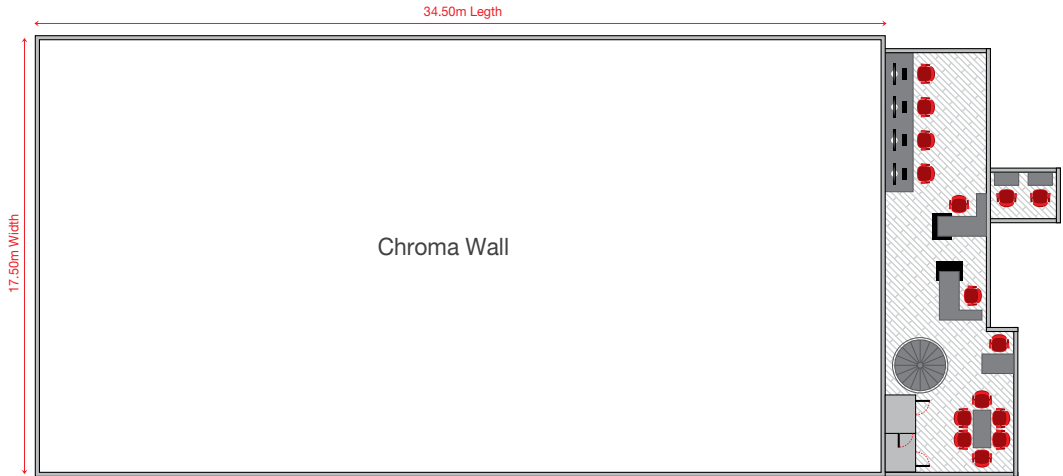

KSA RIYADH

SEVEN PRODUCTION
QADISIAH, RIYADH

STUDIO 6

STUDIO FACILITY

- Sound Proof Studio
- Car Shoot Facility
- 17.5 x 34.5 meters area
- Light Bridge
- Makeup Room
- Office Space
- L - Shape Seamless Chroma matte (Colour upon request)
- 20KVA in house power (for more generator also available)
- Equipment's crew available on request